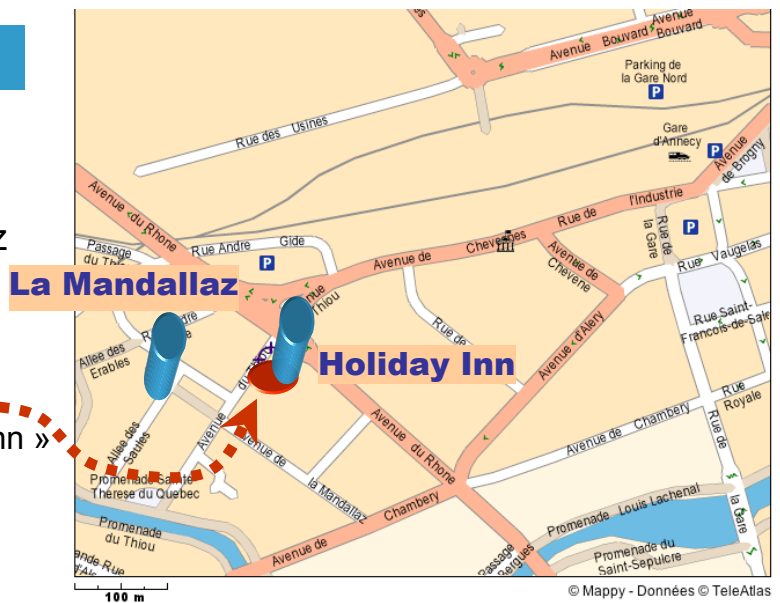

GWDAW-9

The 9th annual Gravitational Wave Data Analysis Workshop
December 15-18, 2004 Anney, FRANCE

Coach Service

Coaches will take participants who do not have a car at their disposal to the conference center in the morning, and back in the evening. There will be two coaches from the "Saba" company, displaying GWDAW signs.

Coach number 1

For hotels Holiday Inn
and
Comfort Hotel La Mandallaz

Pick up in the morning :

Place : street « Avenue du Thiou »
on the side of the « Holiday Inn »

Time : Wednesday : 8:00 AM
Thursday, Friday
and Saturday : 8:20 AM

Coaches number 1 and 2

For hotels Novotel Atria
and
Nouvel Hotel

Pick up in the morning :

Place : Coach station (south side of
the railway station) near
the taxi station

Time : Wednesday : 8:05 AM
Thursday, Friday
and Saturday : 8:25 AM